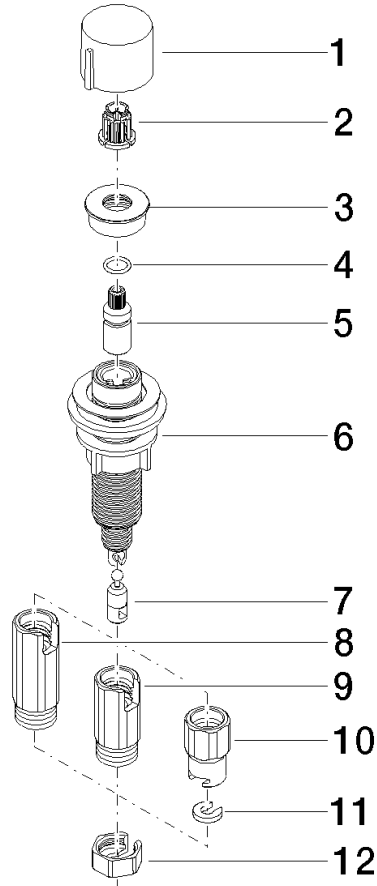

Strainer waste with control handle - Brushed Platinum

ELIO

10 712 970

- control for single basin
- including adapter for Bowden cable

Fits ELIO, ENO, MEM, META SQUARE, SYNC and TARA ULTRA

Fits: ELIO, MEM, ENO, SYNC, TARA ULTRA, META SQUARE

	Brushed Platinum	10 712 970-06
	Chrome	10 712 970-00
	Platinum	10 712 970-08
	Durabress (23kt Gold)	10 712 970-09
	Dark Chrome	10 712 970-19
	Brushed Durabress (23kt Gold)	10 712 970-28
	Matte Black	10 712 970-33
	Brushed Champagne (22kt Gold)	10 712 970-46
	Champagne (22kt Gold)	10 712 970-47
	Brushed Chrome	10 712 970-93
	Brushed Dark Platinum	10 712 970-99

10 712 970

mm [inches]

10 712 970

Parts for other finishes can be found here: [Chrome](#)

Spare parts list

No.	Item Number	Name	Quantity used	Delivery time
1	09 20 97 030-06	handle	1	10
2	90 12 12 002 00 90	fixing cap	1	2
3	09 27 87 011-06	rosette	1	10
4	09 14 10 042 90	seal	1	2
5	09 29 06 087-06	spindle	1	-
Spare part can no longer be ordered, please order the replacement item				
6	04 30 01 029 00 90	adaptor	1	2
7	09 24 03 175 90	adaptor	1	2
8	09 11 10 073-07	connection	1	30
9	09 11 10 074-07	connection	1	30
10	09 11 10 079-07	connection	1	30
11	09 30 11 087 90	disc	1	2
12	09 23 30 024-07	nut	1	30